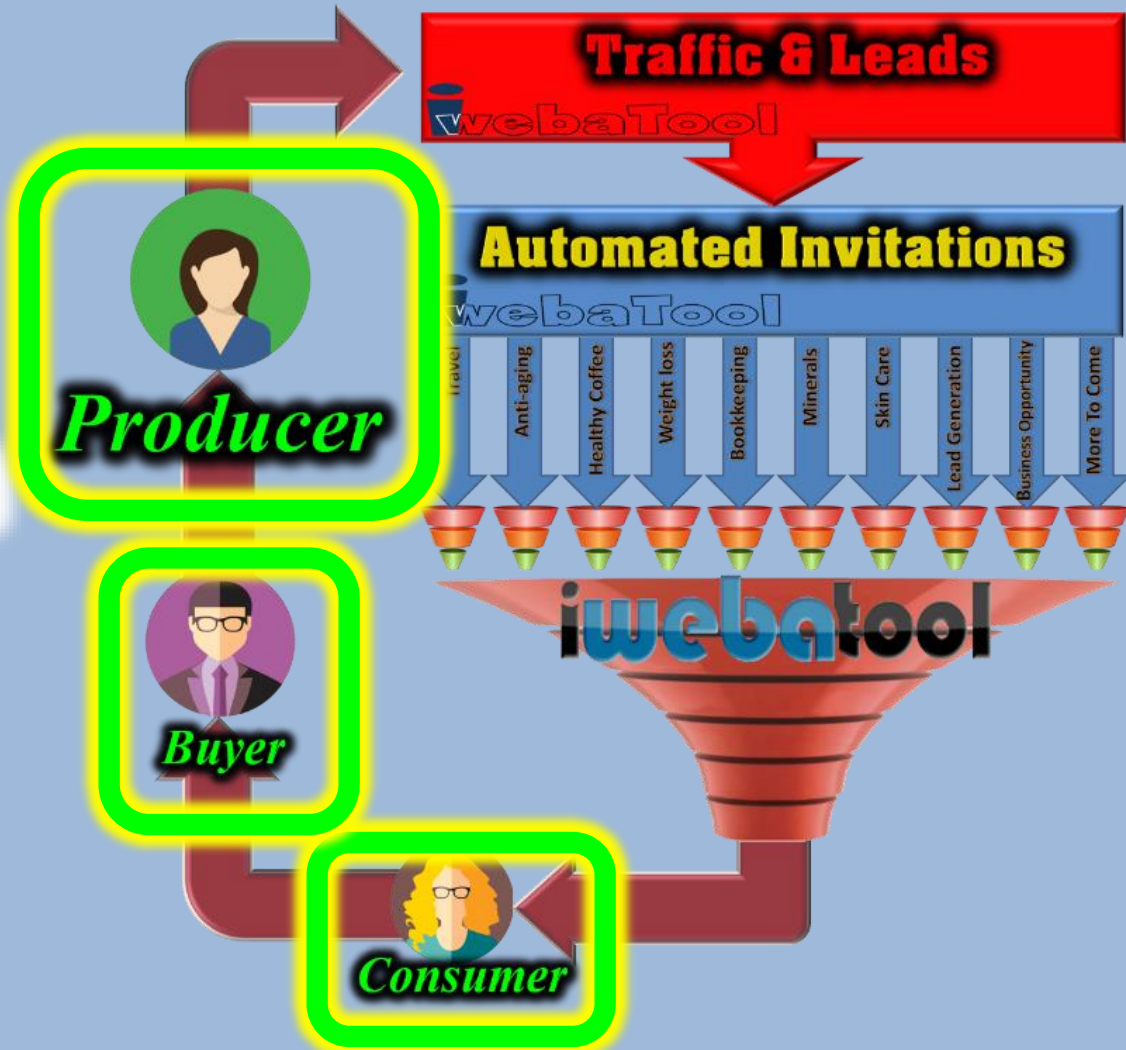

\$62.50
CO-OP

Order

Watch the intro videos below and then click on the link to the right to purchase your segments.

Your CO-OP

**Order Your \$62.50
Segments Below**

Enter your iWebatool URL

Buy Now

VISA MASTERCARD AMERICAN EXPRESS DISCOVER

Let The System Go To Work

Get All New Enrollees On The Phone With Your Business Developer

**Let Your Business
Developer Answer
Their Questions And Do
The Let's Make-A-Deal!**

**Your Business
Developer Will Drive
Down The Tap Root
Teaching As They Go
Looking For The
Duplicators**